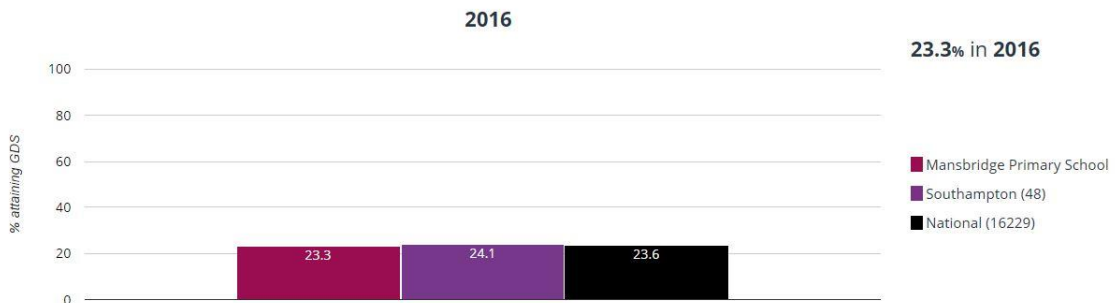

KS1 Results 2016

Key

EXS – Expected standard

GDS – Greater depth (higher than expected standard)

📖 Reading - attaining EXS or better

📖 Reading - attaining GDS

✍️ Writing - attaining EXS or better

✍️ Writing - attaining GDS