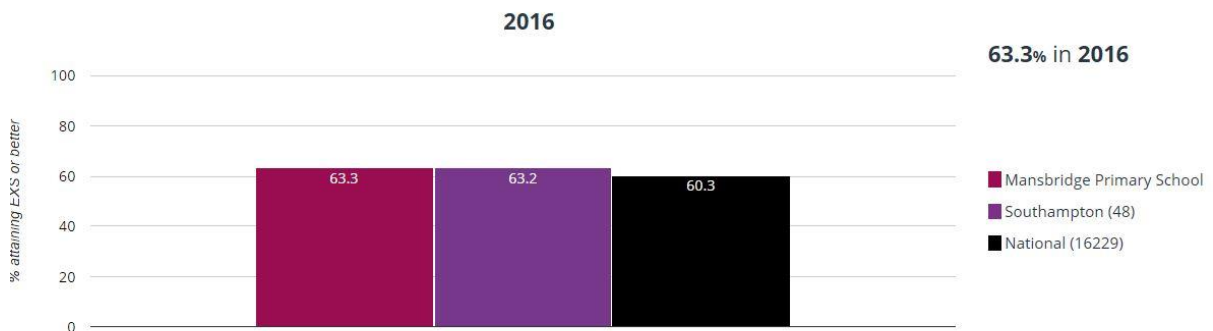

KS1 Results 2016

⊕ Maths - attaining EXS or better

⊕ Maths - attaining GDS

RWM - attaining EXS or better

RWM - attaining GDS