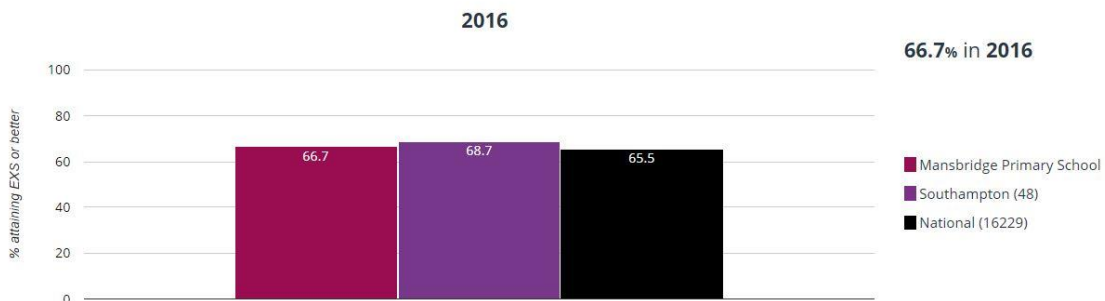

✍️ Writing - attaining EXS or better