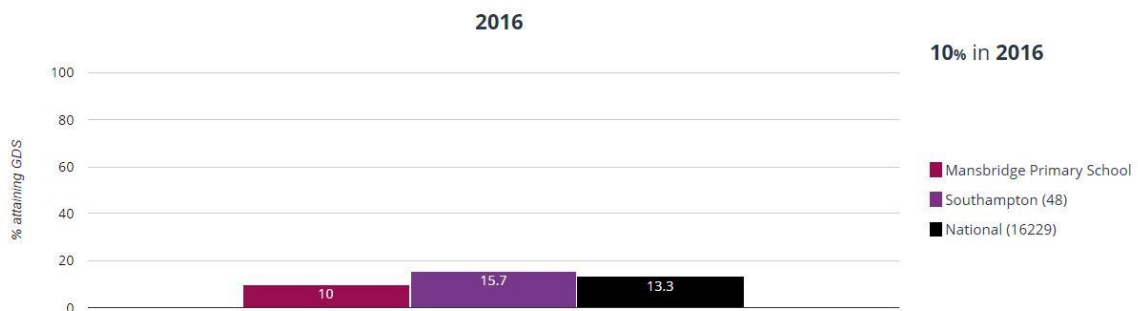

KS1 Results 2016

Key

EXS – Expected standard

GDS – Greater depth (higher than expected standard)

📖 Reading - attaining EXS or better

📖 Reading - attaining GDS

✍️ Writing - attaining EXS or better

✍️ Writing - attaining GDS