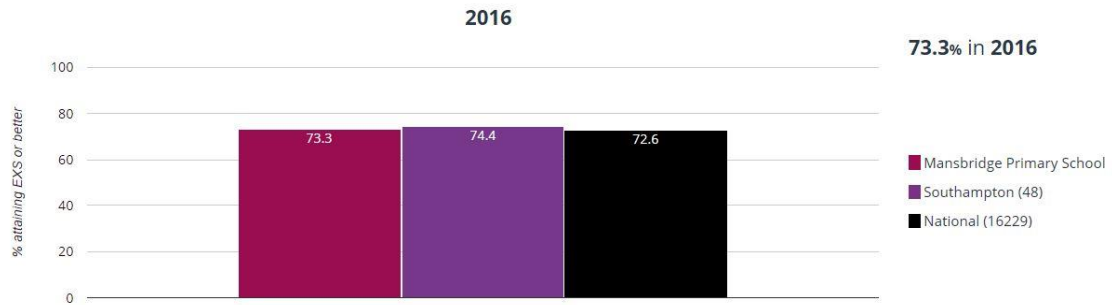

KS1 Results 2016

Key

EXS – Expected standard

GDS – Greater depth (higher than expected standard)

📖 Reading - attaining EXS or better

📖 Reading - attaining GDS

✍️ Writing - attaining EXS or better

✍️ Writing - attaining GDS

KS1 Results 2016

⊕ Maths - attaining EXS or better

⊕ Maths - attaining GDS

RWM - attaining EXS or better

RWM - attaining GDS