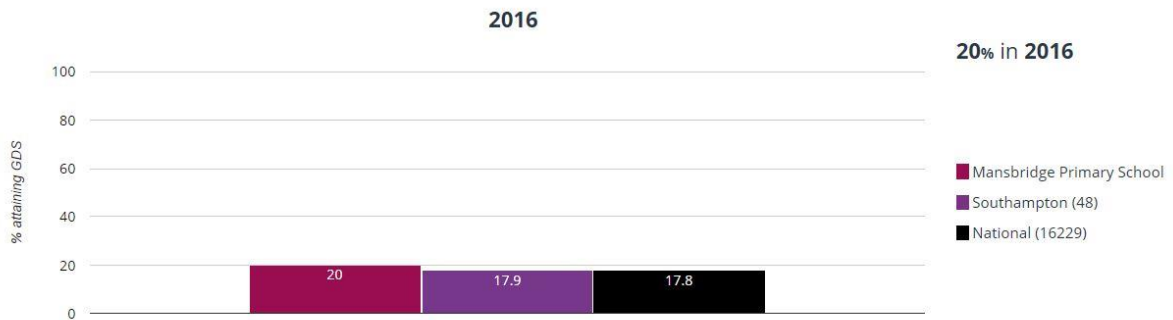

⊕ Maths - attaining GDS