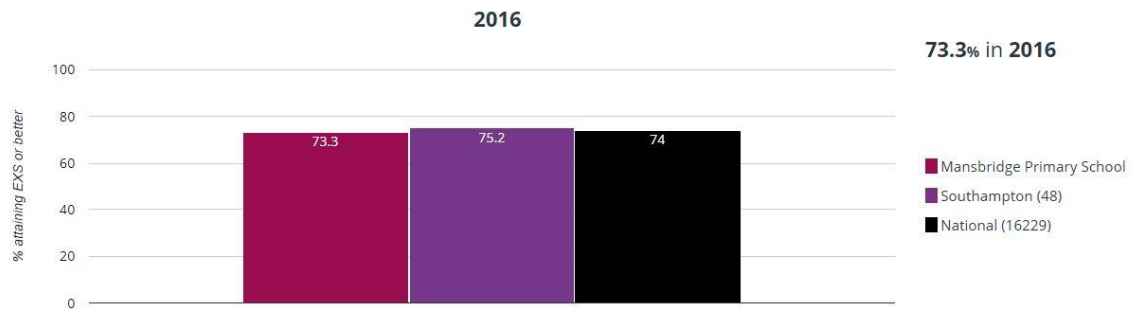

KS1 Results 2016

Key

EXS – Expected standard

GDS – Greater depth (higher than expected standard)

📖 Reading - attaining EXS or better

📖 Reading - attaining GDS

✍️ Writing - attaining EXS or better

✍️ Writing - attaining GDS

KS1 Results 2016

⊕ Maths - attaining EXS or better

⊕ Maths - attaining GDS

RWM - attaining EXS or better

RWM - attaining GDS