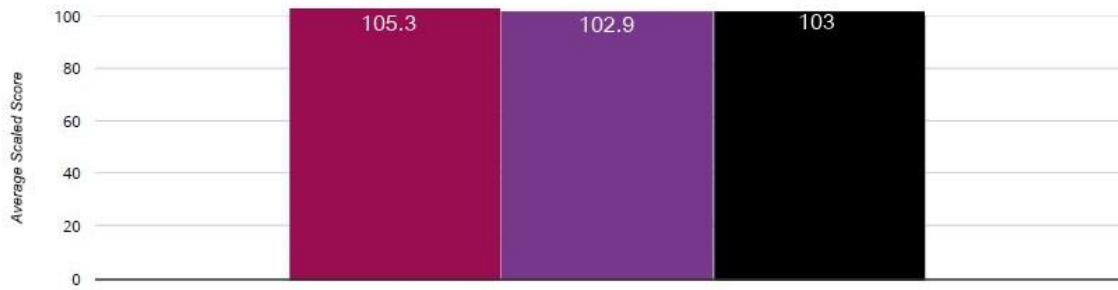

Average Scaled Scores 2016

⊕ Maths - average scaled score

2016

105.3% in 2016

■ Mansbridge Primary School ■ Southampton (46) ■ National (15810)

📖 Reading - average scaled score

2016

106.4% in 2016