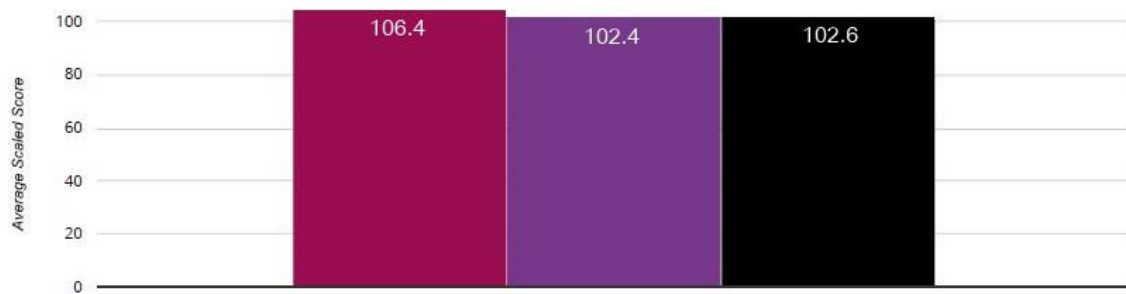

Average Scaled Scores 2016

⊕ Maths - average scaled score

2016

105.3% in 2016

■ Mansbridge Primary School ■ Southampton (46) ■ National (15810)

📖 Reading - average scaled score

2016

106.4% in 2016